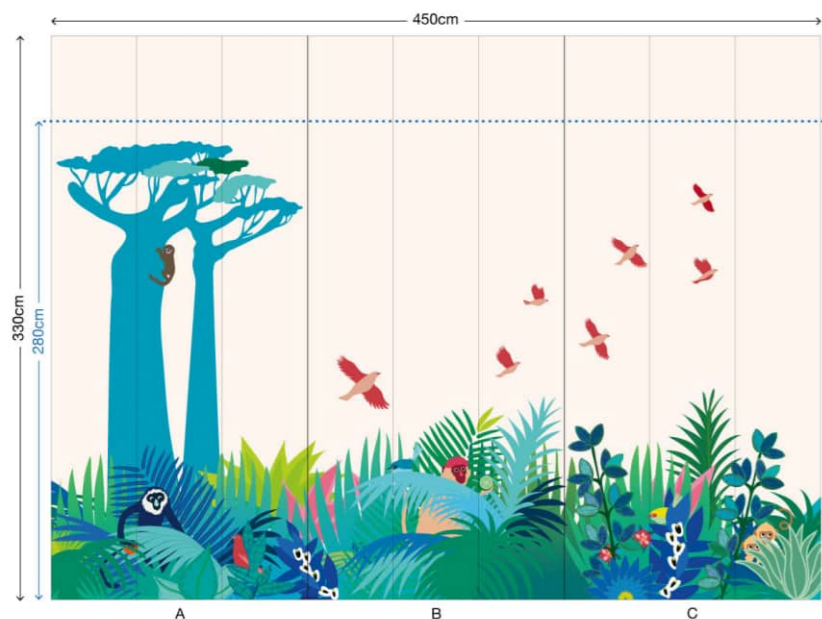

Dècor Manja bleu
LC-DM-SM-1M2-MAN-BLE