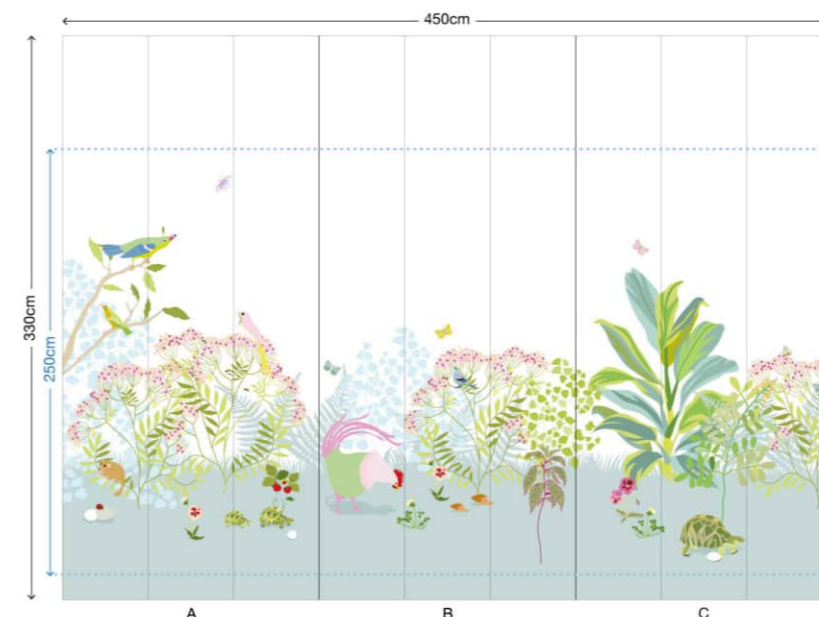

Décor Botanique rose
LC-DM-SM-IM2-BOT-ROS