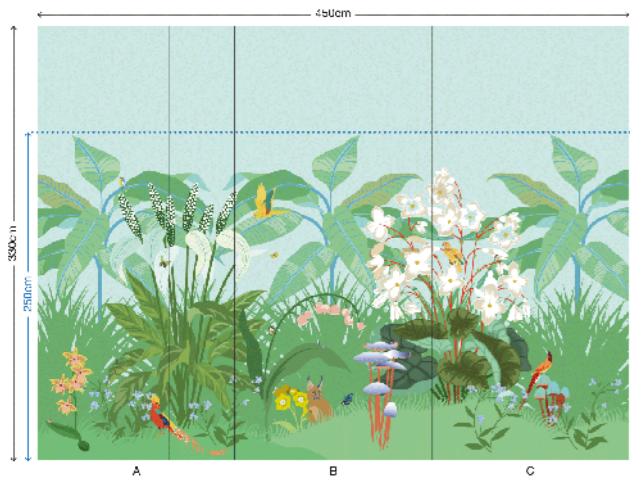

Décor Eden jour
LC-DM-SM-1M2-EDE-JOU