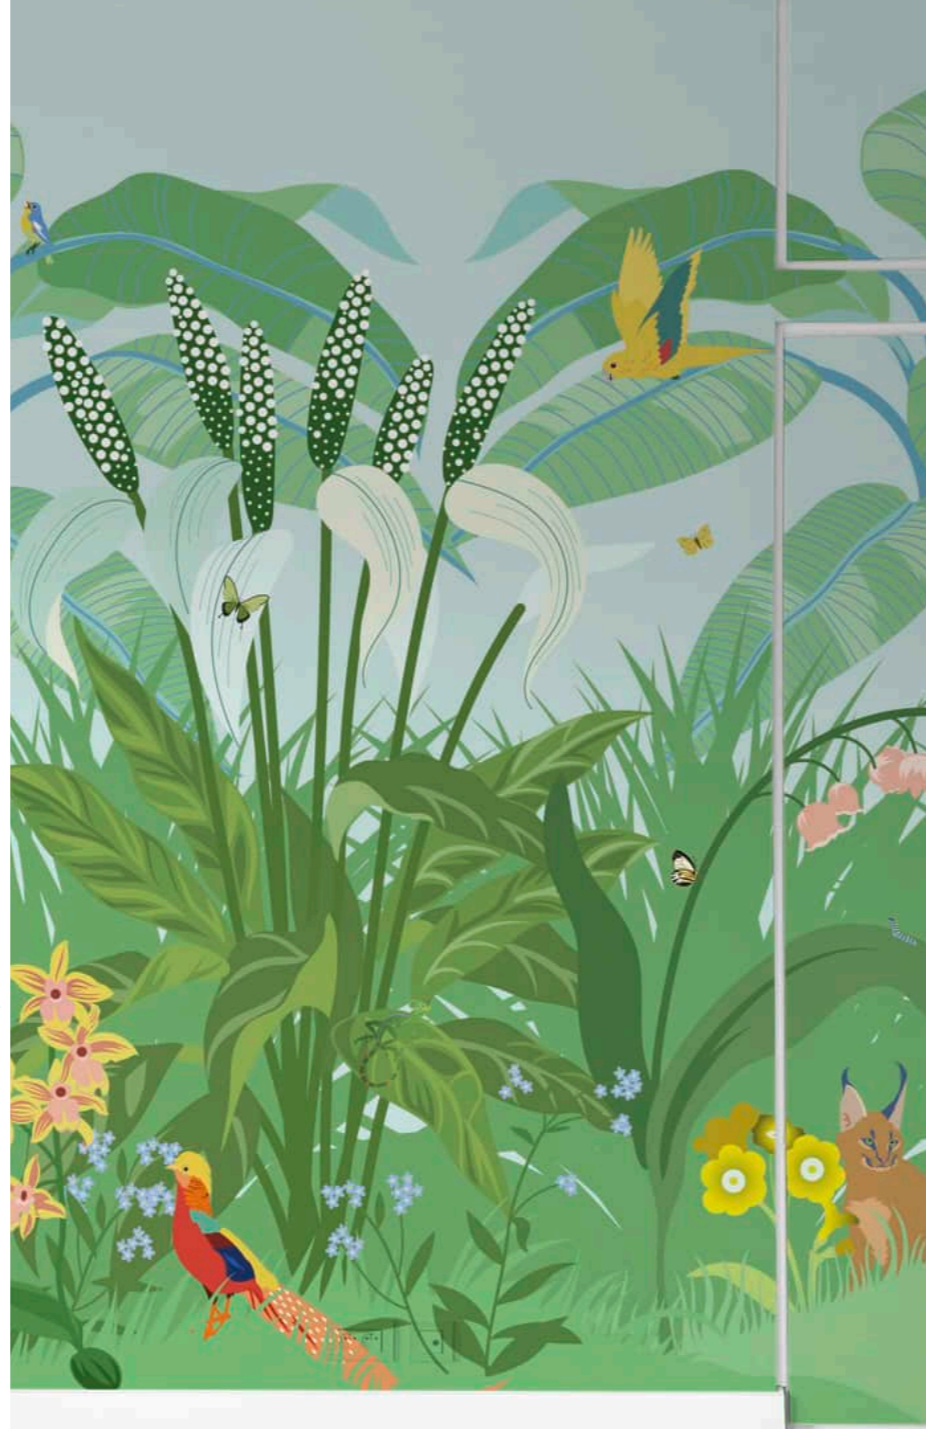

Décor Privthi Mata rose
LC-DM-SM-1M2-PRI-ROS