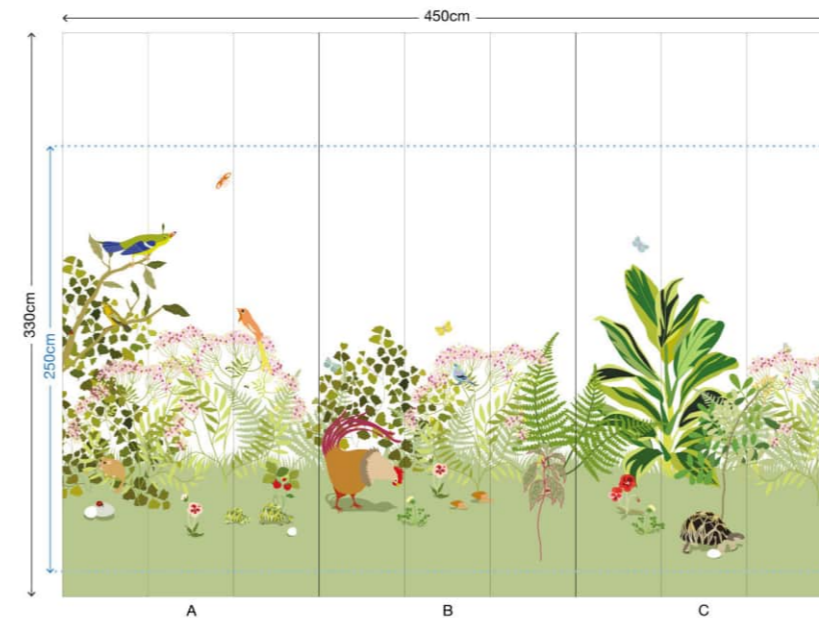

Décor Botanique vert
LC-DM-SM-IM2-BOT-VER