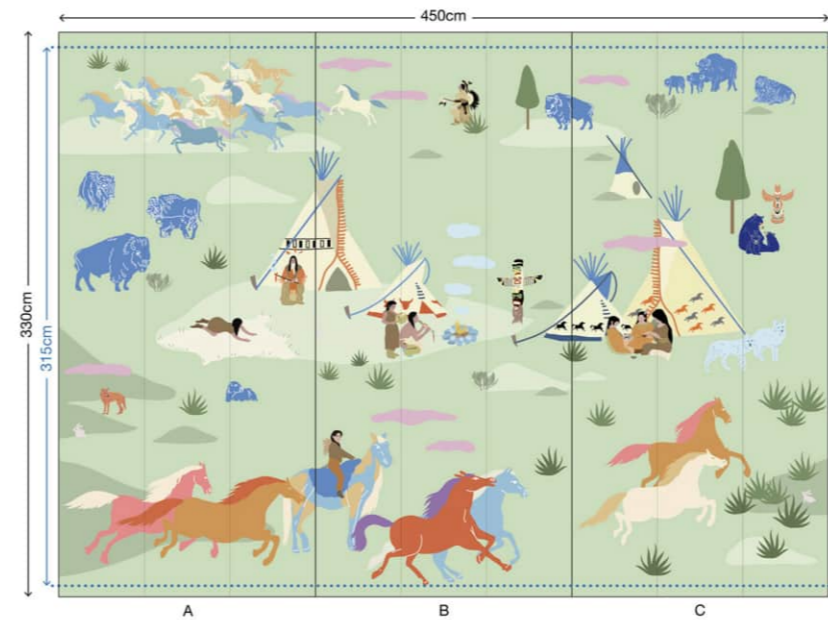

Décor Nagawika
LC-DM-SM-IM2-NAG-VER