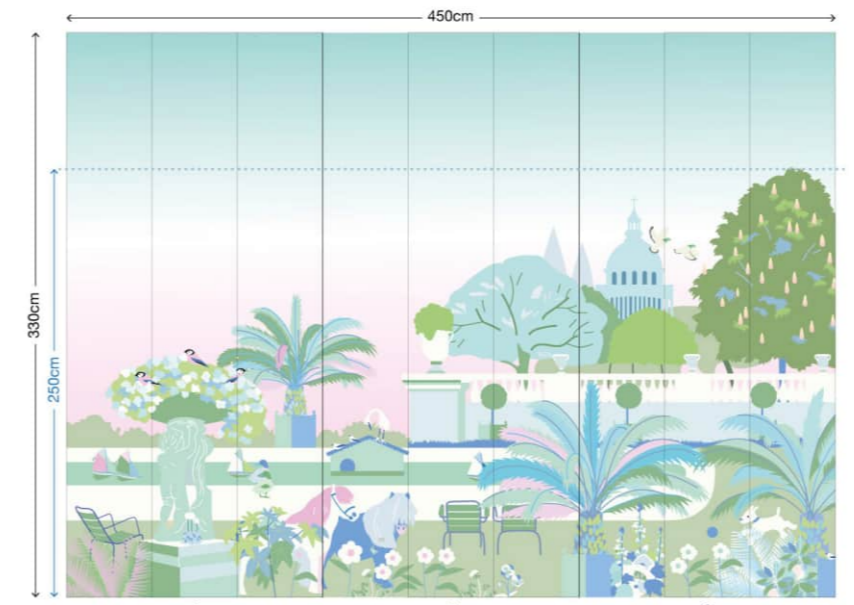

Nos fresques standard mesurent 330 cm de haut et 450 cm de large. Elles sont composées de 3 panneaux, chacun pouvant être acheté individuellement. Chaque panneau est composé de 3 lés mesurant 330 cm de long et 50 cm de large.

## MURALS

Dare to have a panoramic setting! And find all the beauty of a landscape on your wall.

Our panoramic decorations are available in standard rolls or made to measure.

Our standard murals are 330cm high and 450cm wide. They are made up of 3 panels, each of which can be purchased individually. Each panel is made up of 3 strips measuring 330 cm long and 50 cm wide.

Décor Etang celadon  
LC-DM-SM-IM2-ETA-CEL

Décor ETANG rose  
LC-DM-SM-IM2-ETA-ROS

Décor Sakura  
LC-DM-SM-IM2-SAK-UNI

Décor Jardin du Luxembourg bleu  
LC-DM-SM-IM2-JAR-BLE

Décor Jardin du Luxembourg rose  
LC-DM-SM-IM2-JAR-ROS