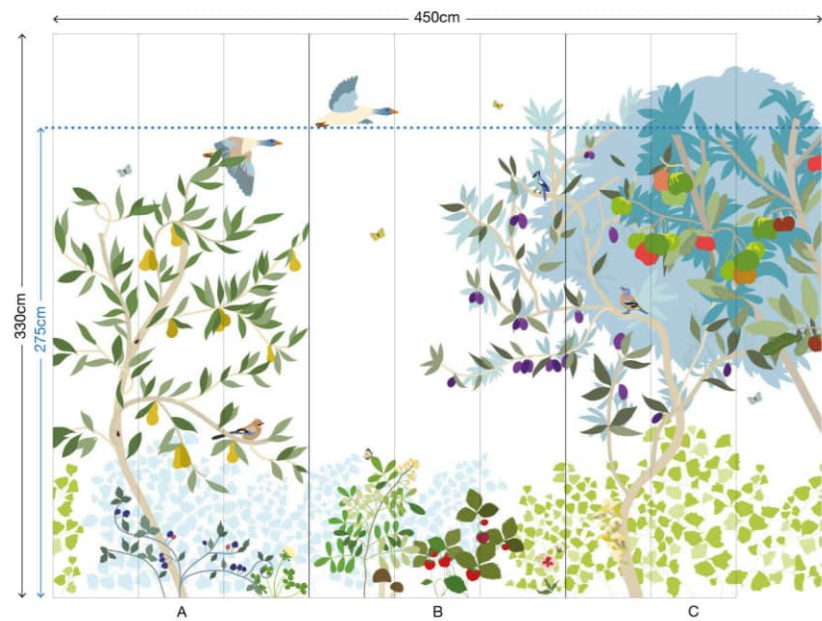

Décor Verger
LC-DM-SM-IM2-VER-UNI