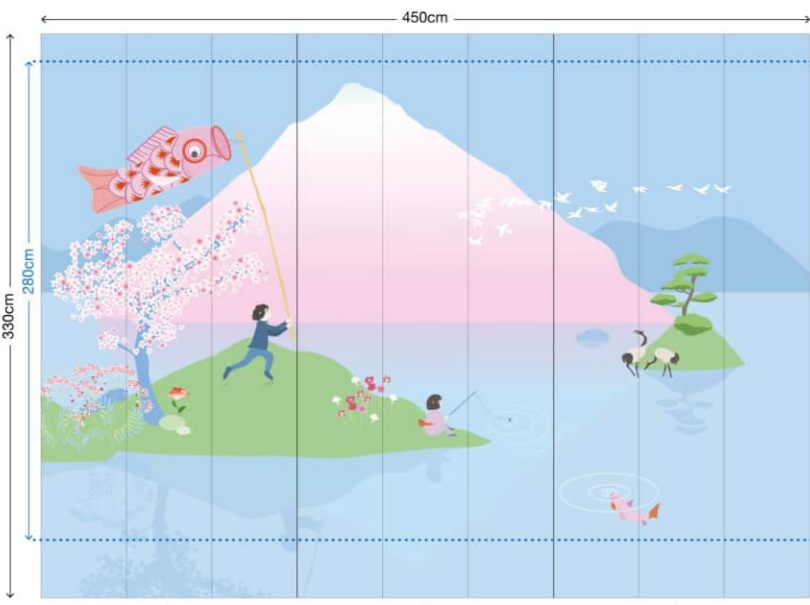

Décor Sakura
LC-DM-SM-IM2-SAK-UNI