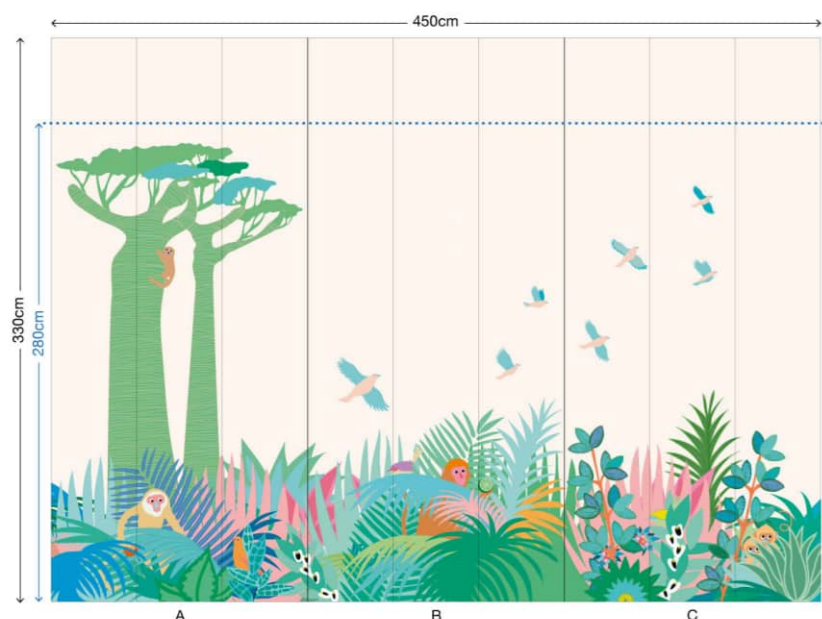

Dècor Manja acidulé
LC-DM-SM-1M2-MAN-ACI