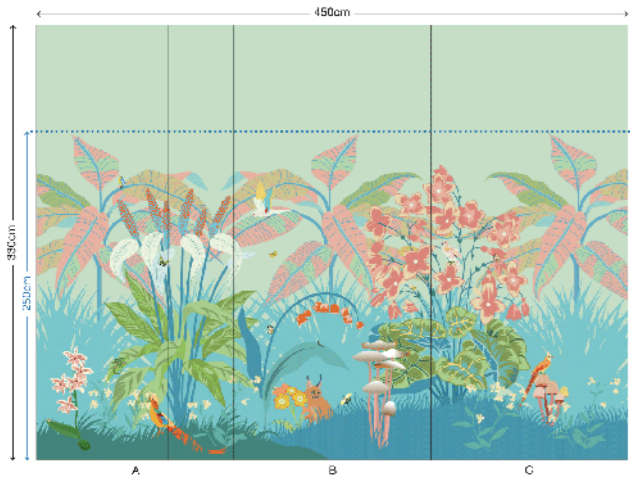

Décor Eden acidulé
LC-DM-SM-1M2-EDE-ACI