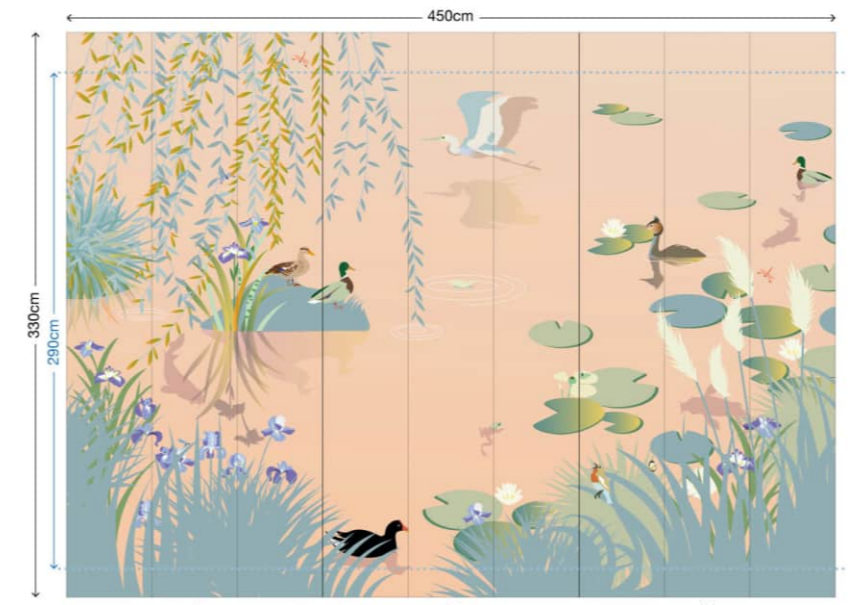

Décor ETANG rose
LC-DM-SM-IM2-ETA-ROS