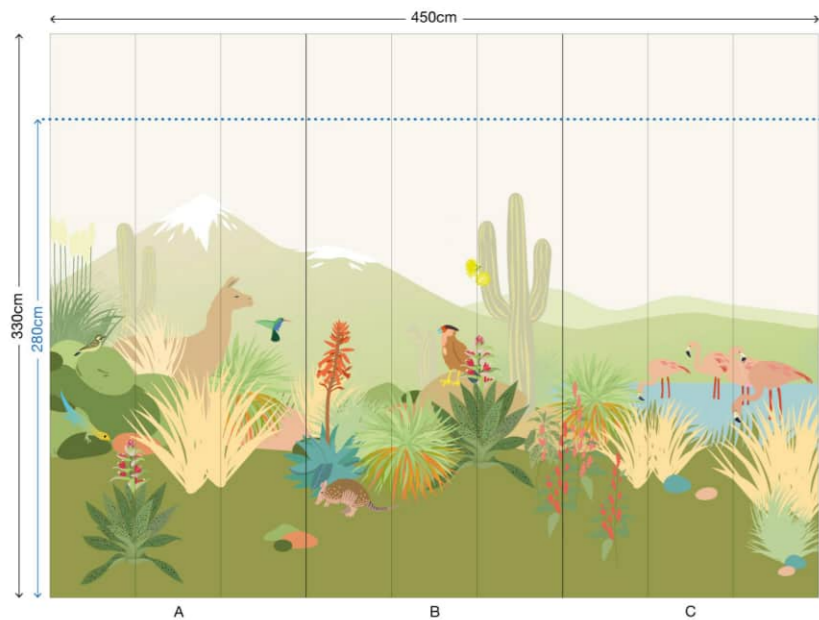

Décor Laguna colorada
LC-DM-SM-IM2-LAG-COL