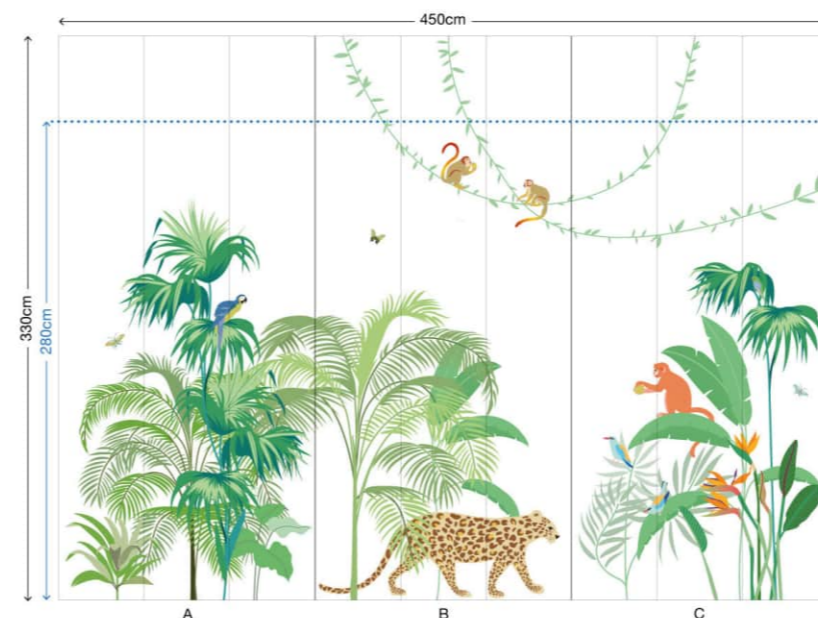

Dècor Jungle
LC-DM-SM-1M2-JUN-VER