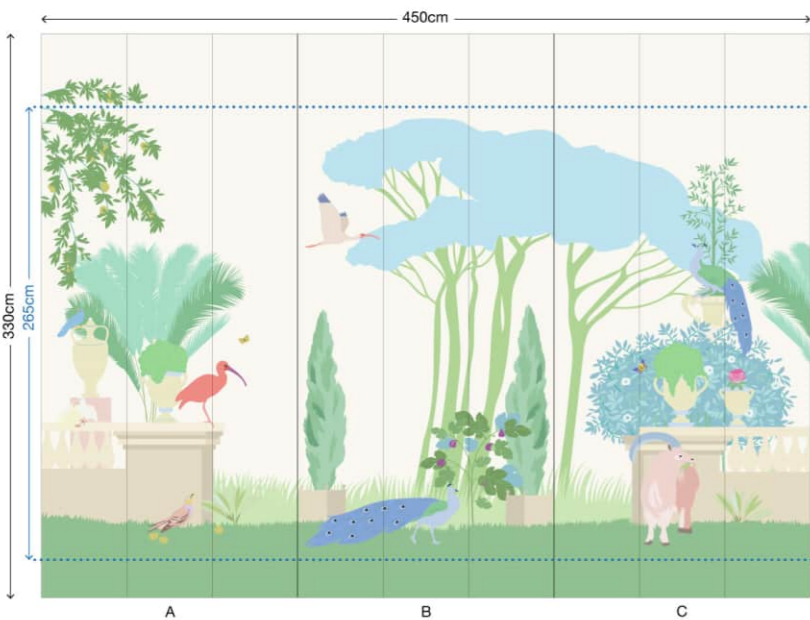

Décor Villa Ada
LC-DM-SM-IM2-VIL-ROS