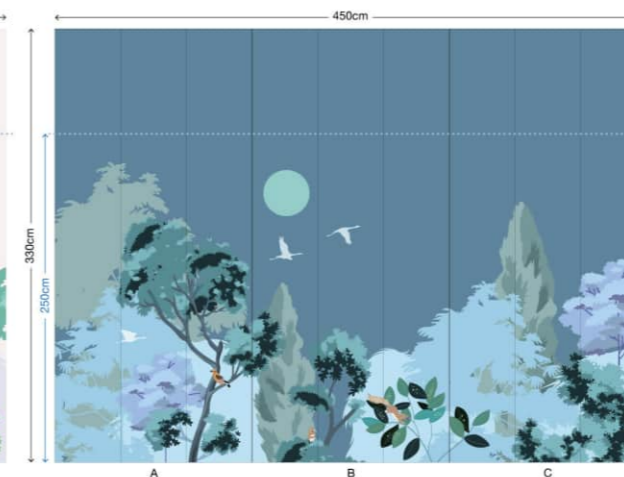

Décor Clair Obscur nuit
LC-DM-SM-IM2-CLA-NUI