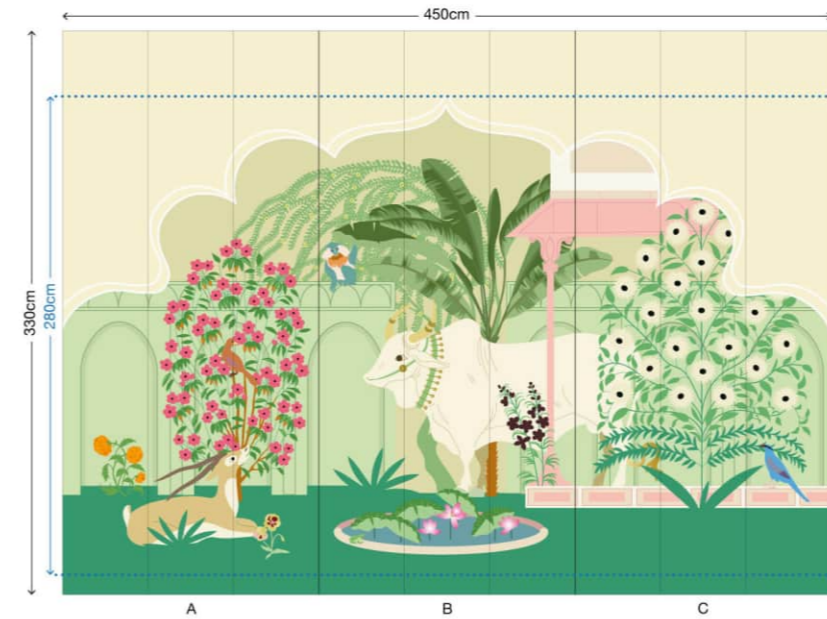

Décor Privthi Mata rose
LC-DM-SM-1M2-PRI-ROS