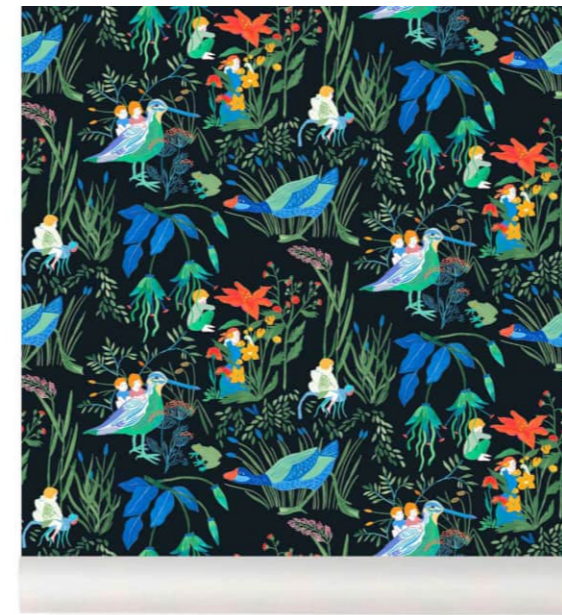

Lucioles jour
LC-PP-09-50-LUC-JOU
Roll of 10mts x 50cm