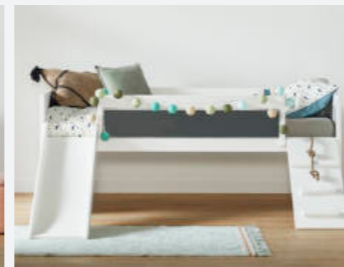

CABIN BED
ART. 46106
H83 x W207 x D102 CM

CABIN BED
ART. 47109
H83 x W207 x D102 CM

CABIN BED CLIMB & SLIDE
ART. 47110
H83 x W207 x D102 / 159 / 200 CM

CABIN BED STORAGE

CABIN BED STORAGE + LARGE DRAWER

CABIN BED SLEEP OVER + LARGE DRAWER