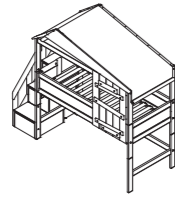

- White lacquered - 10

BED OVERVIEW

HIDE OUT LOW
H 165 x W 207 x D 102/132
Ground clearance below the bed 25 CM

SEMI-HIGH HIDEOUT
H 229 x W 207 x D 102/132
Ground clearance below the bed 89 CM

SEMI-HIGH HIDEOUT WITH STEPLADDER
H 229 x W 257 x D 102/132
Ground clearance below the bed 89 CM