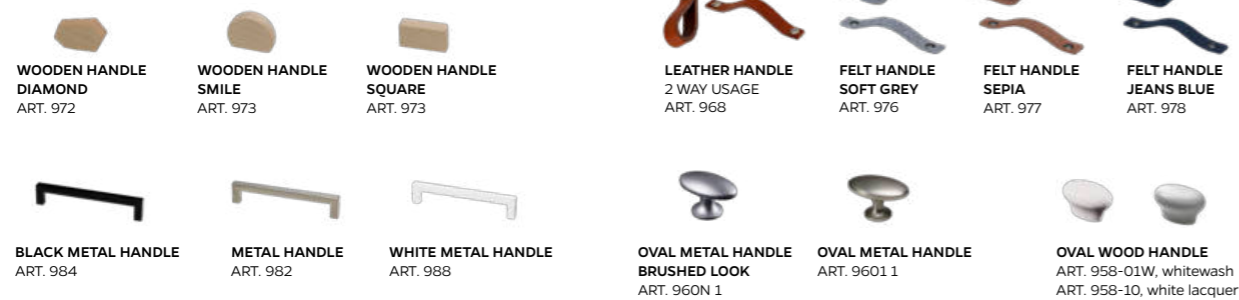

WARDROBE SYSTEM

DOORS

*DOES NOT APPLY TO CORNER WARDROBE

EXTRAS

DOES NOT APPLY TO CORNER WARDROBE

HANDLES

ADDITIONAL LED CLOTHING RAIL
FOR 50 CM
ART. 989
L 47,2 cm
FOR 100 CM
ART. 990
L 96,3 cm

EASY HEIGHT ADJUSTMENT