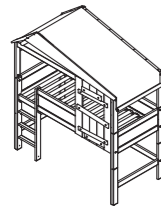

- White lacquered - 10

BED OVERVIEW

HIDE OUT LOW
H 165 x W 207 x D 102/132
Ground clearance below the bed 25 CM

SEMI-HIGH HIDEOUT
H 229 x W 207 x D 102/132
Ground clearance below the bed 89 CM

SEMI-HIGH HIDEOUT WITH STEPLADDER
H 229 x W 257 x D 102/132
Ground clearance below the bed 89 CM