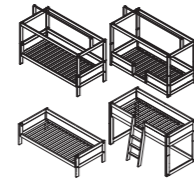

- White lacquered - 10

BED OVERVIEW

HIDE OUT LOW
H 165 x W 207 x D 102/132
Ground clearance below the bed 25 CM

SEMI-HIGH HIDEOUT
H 229 x W 207 x D 102/132
Ground clearance below the bed 89 CM

SEMI-HIGH HIDEOUT WITH STEPLADDER
H 229 x W 257 x D 102/132
Ground clearance below the bed 89 CM