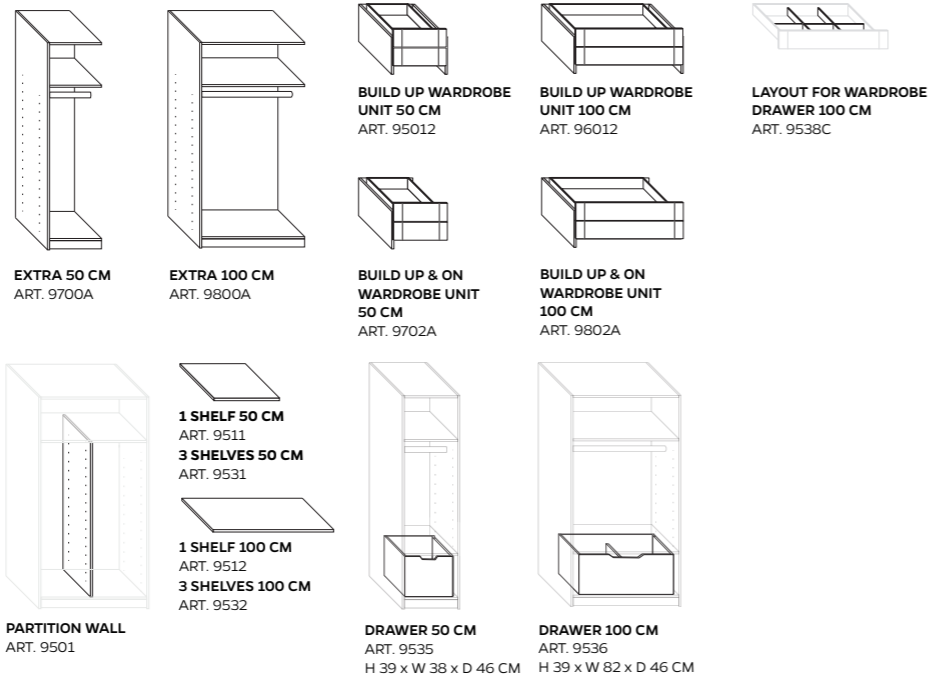

WARDROBE SYSTEM

DOORS

*DOES NOT APPLY TO CORNER WARDROBE

EXTRAS

DOES NOT APPLY TO CORNER WARDROBE

HANDLES

ADDITIONAL LED CLOTHING RAIL
FOR 50 CM
ART. 989
L 47,2 cm
FOR 100 CM
ART. 990
L 96,3 cm

EASY HEIGHT ADJUSTMENT