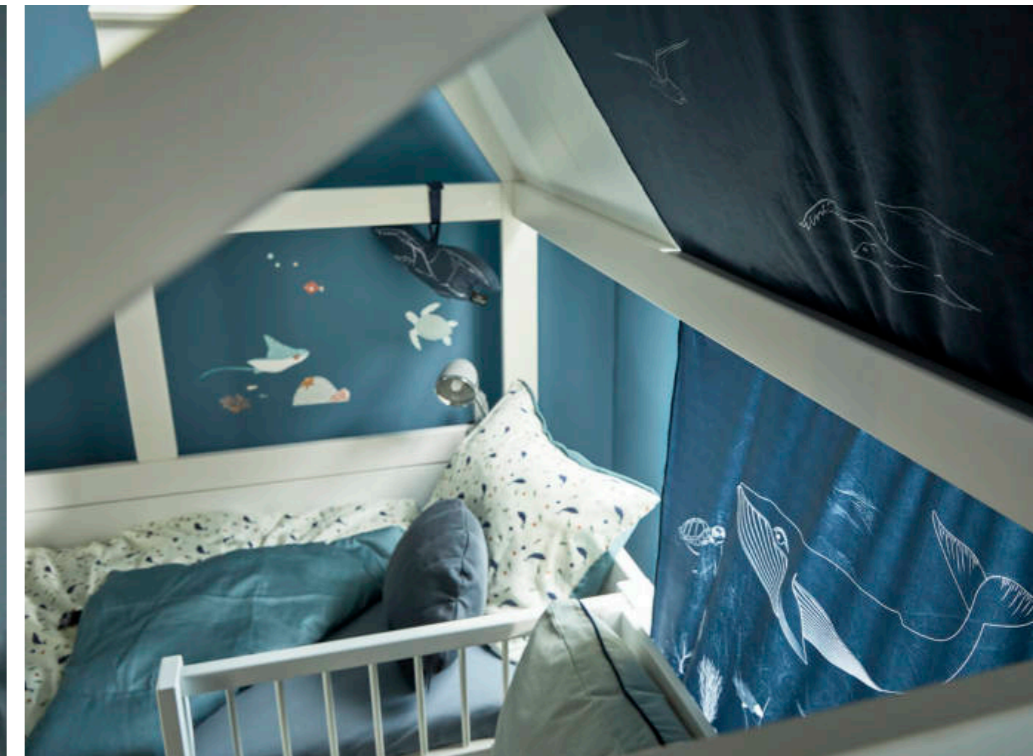

OCEAN LIFE

BEACH HOUSE CORNER BED

1. BEACH HOUSE CORNER BED WITH COUCH / STANDARD SLATS H181 x W207 x D207: ART. 4758-10 MATTRESS 7-ZONE HR-FOAM H12/14 x W200 x D90: ART. 70902 FITTED SHEET BLUE SHADE W200 x D90: ART. 800-26 2. COUCH CUSHION FOR HANG-IN COUCH / BLUE H5 x W102,5 x D71,5: ART. 7724 3. COUCH CUSHION BACKSIDE FOR HANG-IN COUCH / BLUE H30 x W102,5 x D5 / 19: ART. 7725 4. HOUSE BED COVER - OCEAN LIFE / INCL. SEAGULL W100 x D378: ART. 7710 5. POCKET HANGER - OCEAN LIFE W35 x D60: ART. 7714 6. LARGE BED DRAWER FOR BASE BED H22,5 x W199 x D94: ART. 7060-10 7. SQUARE CUSHION - OCEAN LIFE W45 x D45: ART. 7722 8. WHALE SHAPED CUSHION - OCEAN LIFE W45 x D75: ART. 7721 9. SHELL SHAPED CUSHION - OCEAN LIFE W35 x D50: ART. 7720 10. TURTLE POUF - OCEAN LIFE H30 x W70 x D80: ART. 7723 11. DRAWER UNIT ON CASTORS / 1 DRAWER H58 x W42 x D40: ART. 155-10 1 SET OF DRAWERS FOR 155 H32 x W37 x D37: ART. 156-10 3x LEATHER HANDLES - 2 WAY USAGE: ART. 968 3 12. GARLAND - OCEAN LIFE W20 x D260: ART. 7716 13. DESK INCL. DRAWER (DRAWER INSIDE WHITEWASH) H72 x W120 x D67: ART. 320-10 STORAGE TOP FOR DESK / INCL. TABLET STAND: ART. 321-10 14. TABLE LAMP WOOD / METAL - WHITE H41 ADJUSTABLE: ART. 8154 15. DESK CHAIR MODEL SUNNY / BLACK / BLACK ADJUSTABLE HEIGHT 40,5-50 CM: ART. 70953 16. CLIPS LAMP BLUE SHADE WITH CHROME EDGE H39: ART. 8149 17. BEDLINEN NEW OCEAN LIFE 140x200 / 80x80 & 50x75 & 60x70: ART. 802-73