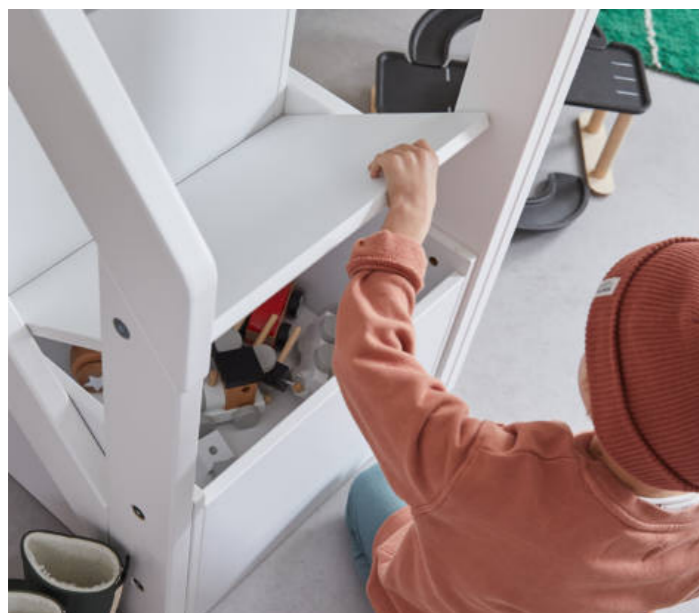

SEMI-HIGH BED

WITH STEPLADDER

1. SEMI-HIGH BED WITH STEPLADDER / STANDARD SLATS H128 x W257 x D102: ART. 4925-10 MATTRESS 7-ZONE HR-FOAM H12/14 x W200 x D90: ART. 70902 FITTED SHEET CLASSIC WHITE W200 x D90: ART. 800-09 BEDLINEN PAPERFLIGHT 140x200 / 80x80 & 50x75 & 60x70: ART.802-68 2. CLIP-ON TABLE H2 x W50 x D21: ART. 161-10 CLIPS LAMP WHITE WITH CHROME EDGE H39: ART. 8131 3. HANGING BOX H15 x W70 x D15: ART. 163-10 4. RUG WILD LIFE BANANA LEAF W80 x D200: ART. 7670 5. SQUARE POUF - VELOURS GREY H30 x W60 x D60: ART. 7641 6. BOOKCASE WITH 3 SHELVES H159 x W66.6 x D35: ART. 8030-10 1 SET OF LARGE DOORS FOR BOOKCASE H72 x W59: ART. 8019-10 1 SET OF DRAWERS FOR BOOKCASE H34 x W58: ART. 8016-GREY 4 x FELT HANDLE "DUSTY ROSE": ART. 977 7. SEMI-HIGH HUTBED "THE HIDEOUT" + STEPL / ST. SLATS H229 x W257 x D102/132: ART. 47270-10