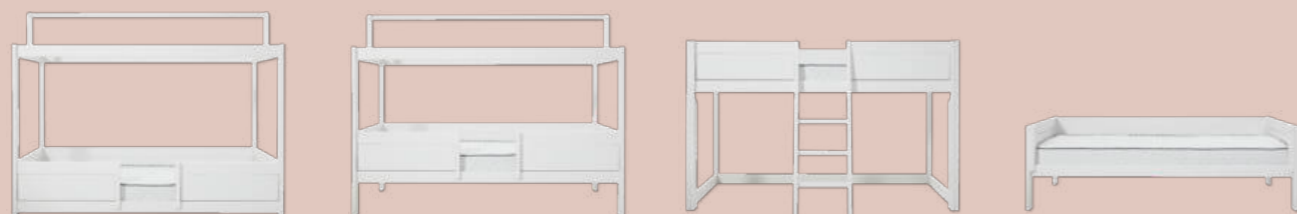

4-IN-1 BED WITH ROOF

4-IN-1 HOUSE BED