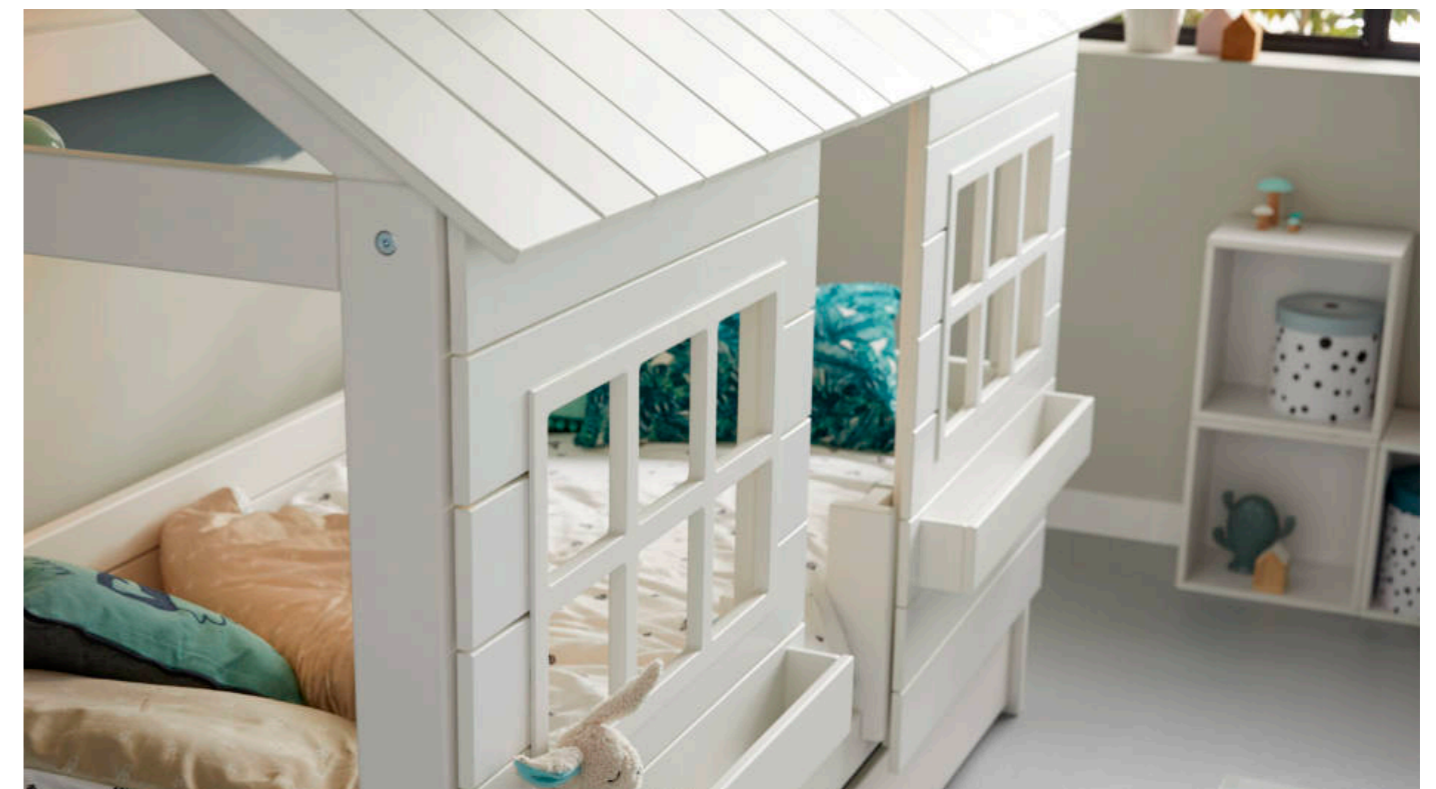

LAKE HOUSE

HOUSE BED

1A. BASIC HUTBED "LAKE HOUSE 2" / STANDARD SLATS H181 x W207 x D207; ART. 4762-10 MATTRESS 7-ZONE HR-FOAM H12/14 x W200 x D90; ART. 70902 FITTED SHEET CLASSIC WHITE W200 x D90; ART. 800-09 BED LINEN CROWNS & DIAMANTS 135 x 200 / 50 x 75; ART. 8041-67 1B. BASIC HUTBED "LAKE HOUSE 1" / STANDARD SLATS H181 x W207 x D207; ART. 4760-10 MATTRESS POCKET SPRING H14/16 x W200 x D90; ART. 70906 FITTED SHEET CLASSIC WHITE W200 x D90; ART. 800-09 BED LINEN CROWNS & DIAMANTS 135 x 200 / 50 x 75; ART. 8041-67 CUSHION FAIRY DUST H40 x W60; ART. 805-62 2. LARGE BED DRAWER FOR BASE BED H22.5 x W199 x D94; ART. 7060-10 3. STORAGE BOX H27 x W37 x D37 3x; ART. 6082-10 4. RUG ZIGZAG GRAYISH GREEN 100 x 180 CM; ART. 8464-2 5. RUG MOUNTAIN TRIP PINK 100 x 180 CM; ART. 8466-2 6. COTTON LIGHT STRING - COSY; ART. 8162