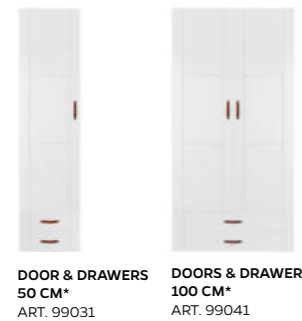

DOORS

*DOES NOT APPLY TO CORNER WARDROBE