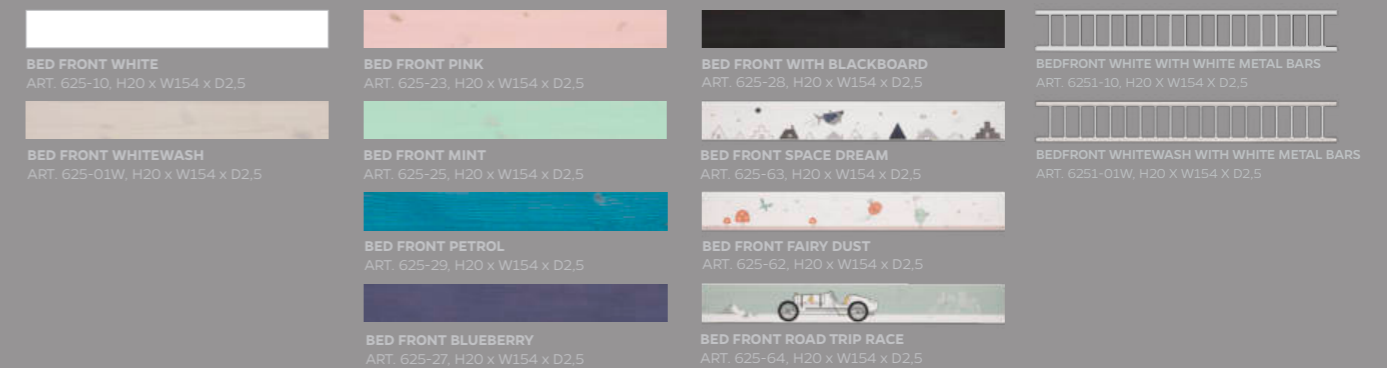

WE ENSURE SAFETY

Although our beds are complying to the DIN norm requirements, we like to offer additional safety features. Some children like to play wildly in their beds or sleep restlessly. Therefore, we are launching our extended safety guard options, that can be mounted onto all 90 x 200 cm beds. The additional safety guard raises the height of the bed sides and prevents the child from falling out. That way your entire family can sleep safe and sound.

OUR BED SYSTEM

BASIC BEDS

BED OPTIONS

BED FRONTS