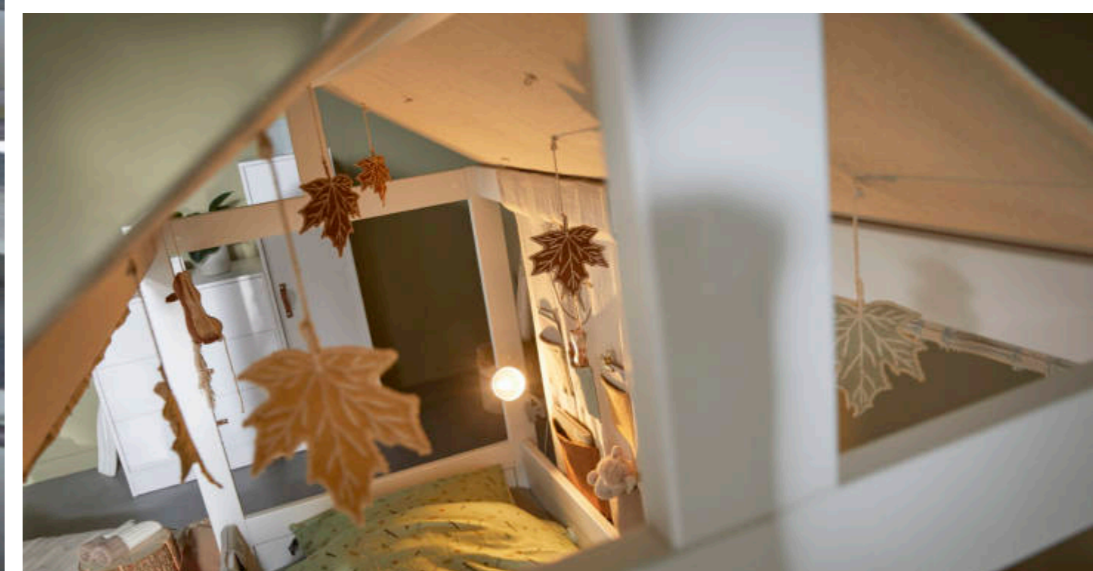

CANOE ADVENTURE

4-IN-1 BED WITH FABRIC ROOF

1. 4-IN-1 BED FOR FABRIC ROOF / STANDARD SLATS H128/161 x W207 x T.102/124: ART. 47611-10 MATTRESS 5-ZONE COMFORT FOAM H12/14 x W200 x D90: ART. 70901 FITTED SHEET STONE GREY W200 x D90: ART. 800-21 BEDLINEN NEW NATURE TRIP 140x200 / 80x80 & 50x75 & 60x70: ART. 802-74 2. FABRIC ROOF-CANOE ADVENTURE/INCL.LEAVES+SQUIRRELS W200 x D138: ART. 7750
3. BACKPANEL WITH POCKETS - CANOE ADVENTURE W67 x D98: ART. 7751 4. CLIPS LAMP WHITE WITH CHROME EDGE H39: ART. 8131 5. POCKET HANGER - CANOE ADVENTURE W45 x D39: ART. 7752
6. MAPLE SHAPED CUSHION CANOE ADVENTURE / TUFTED W50 x D50: ART. 7755 RECTANGULAR CUSHION - CANOE ADVENTURE / TUFTED W40 x D60: ART. 7756 BEAR SHAPED CUSHION - CANOE ADVENTURE / TUFTED W50 x D50: ART. 7757 7. HANGING BOX H15 x W70 x D15: ART. 163-10 8. BASKET - CANOE ADVENTURE H27 x W27 x D27: ART. 7754 9. POUF CANOE ADVENTURE H40 x W40 x D110: ART. 7760 10. WOOD LIGHT - DIMMABLE/HAND MADE H46 x ø23 / IP20 / A+ / 7W: ART. 8178 11. BLUE RUG - CANOE ADVENTURE / TUFTED W100 x D180: ART. 7759
12. ROUND RUG - CANOE ADVENTURE / 3D TUFTED Ø130 CM: ART. 7758 13. 2x STORAGE BOX H27 x W37 x D37: ART. 6082-10 14. WALL POCKET HANGER - CANOE ADVENTURE W50 x D90: ART. 7753
15. CHILL PLAY TABLE - FROSTED BLUE H50 x Ø 60: ART. 350-45 16. CHILL STOOL - FROSTED BLUE H30 x W32 x D32: ART. 356-45 17. CHILL CHAIR - FROSTED BLUE H58 x W33 x D38: ART. 354-45