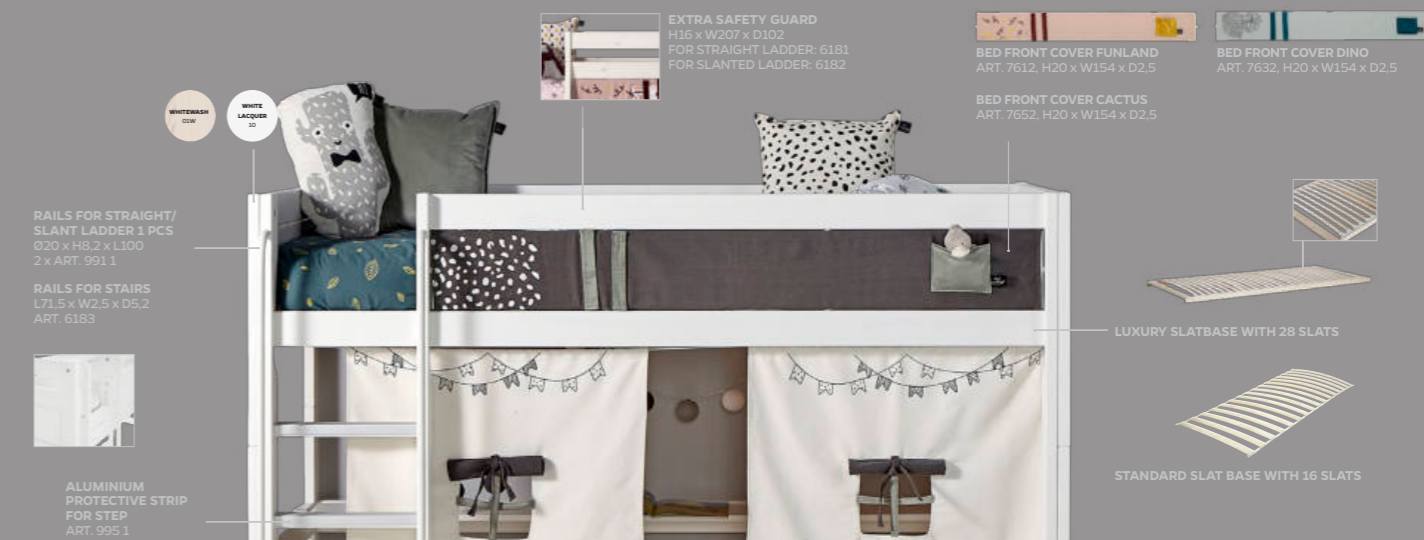

OUR BED SYSTEM

BASIC BEDS

BED OPTIONS