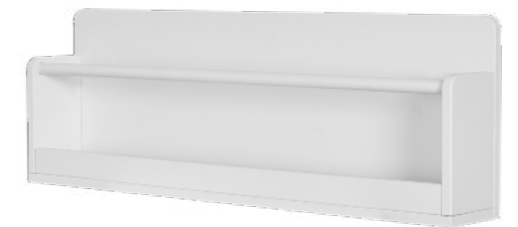

BOOK RACK
H27,5 x W80 x D12
ART. 158-10