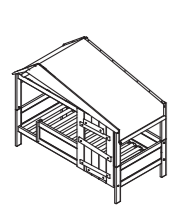

- White lacquered - 10

BED OVERVIEW

HIDE OUT LOW
H 165 x W 207 x D 102/132
Ground clearance below the bed 25 CM

SEMI-HIGH HIDEOUT
H 229 x W 207 x D 102/132
Ground clearance below the bed 89 CM

SEMI-HIGH HIDEOUT WITH STEPLADDER
H 229 x W 257 x D 102/132
Ground clearance below the bed 89 CM