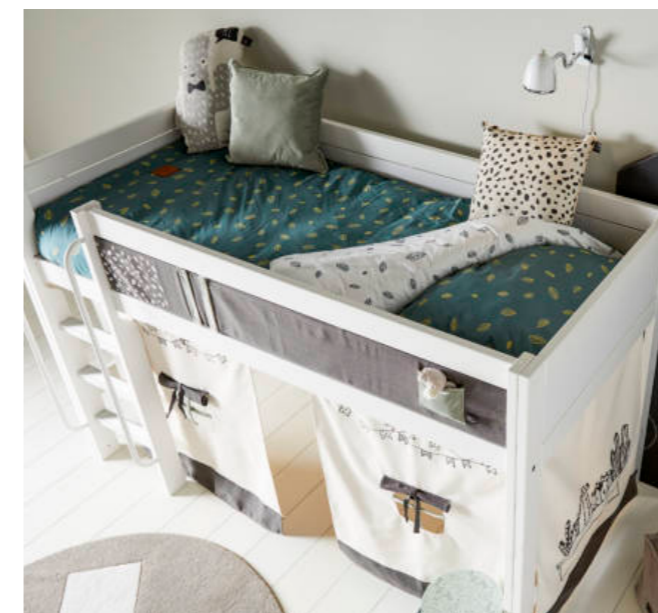

CACTUS

SEMI-HIGH BED

1. SEMI-HIGH BED / STANDARD SLATS H128 x W207 x D102: ART. 4625-10 MATTRESS 5-ZONE COMFORT FOAM H12/14 x W200 x D90: ART. 70901 FITTED SHEET CLASSIC WHITE W200 x D90: ART. 800-09 RAIL FOR STRAIGHT AND SLANTED LADDERS Ø2 x H8,2 x L100: ART. 991 2 ALUMINIUM STRIPS FOR LADDER STEPS DIM: W36,4: ART. 995 3 2. FRONT COVER CACTUS FOR ART. 625 40% CO, 60% PES: ART. 7652 3. PLAY CURTAIN CACTUS FOR H: 128 CM 40% CO, 60% PES: ART. 7650 4. SHAPED CUSHION CACTUS W60 x D50: ART. 7653 5. SQUARE CUSHION DOTS W45 x D45: ART. 7655 6. SQUARE CUSHION VELOURS SOFT GREEN W45 x D45: ART. 7657 7. SHELF FOR HIGH-RISE BED H2 x W199 x T. 20: ART. 253-10 COTTON LIGHT STRING | GREY COLORS CE - 1x 3V/0,03W MAX 0,6W / 20 LIGHT BALLS: ART. 8184 8. RUG GREY X, 3D HANDCARVING Ø133 CM: ART. 8458-1 9. WARDROBE 100 CM - INCL DOORS + SHELVES & RAIL H203 x W100 x D53: ART. 96005-10 2 x WOODEN HANDLE "SQUARE": ART. 974 10. SQUARE POUF - VELOURS GREY H30 x W60 x D60: ART. 7641 11. STORAGE BOX H27 x W37 x D37: ART. 6082-10 12. STORAGE BOX H27 x W37 x D37: ART. 6082-10 CASTORS FOR 6082: ART. 965